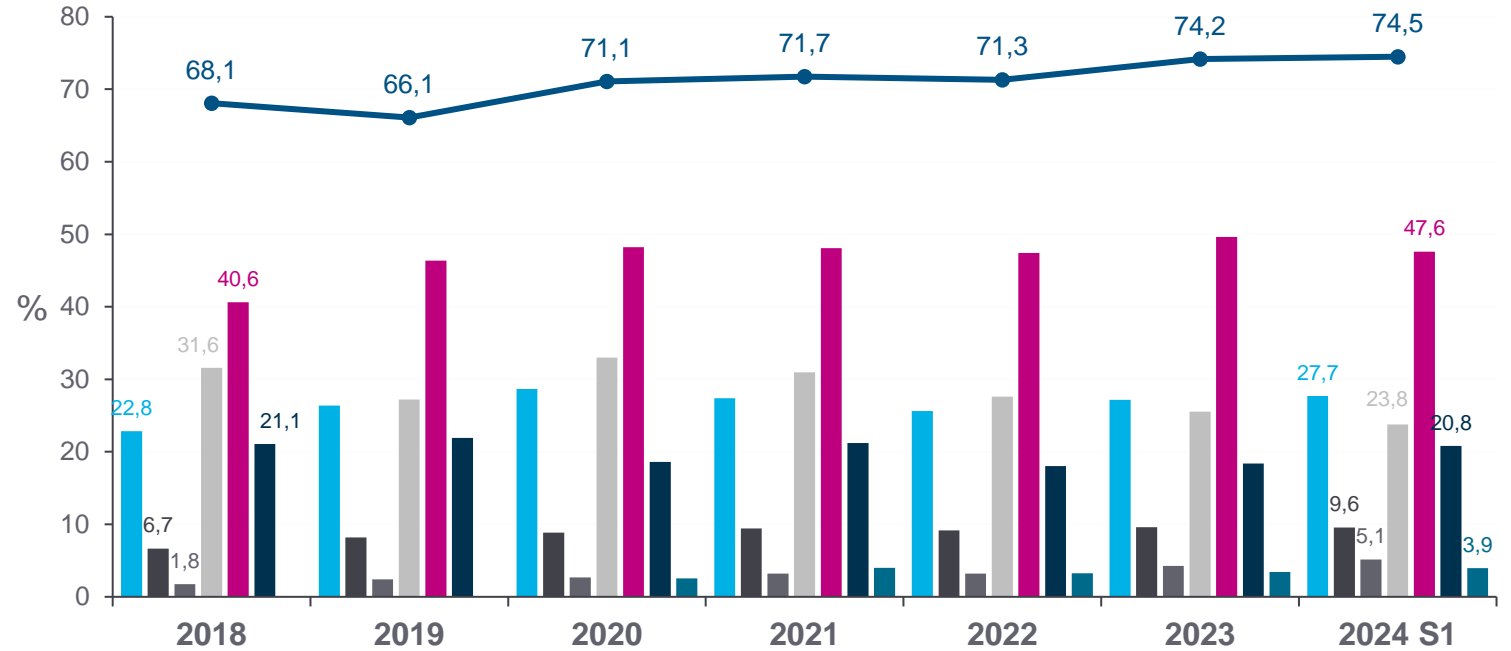

Average number of devices:

(12 months expiring Q2-2024)

All Flemish French Women Men 16-24 25-34 35-44 45-54 55-64 Higher income Medium income Lower income HH with children

Language Gender Age Household income Family