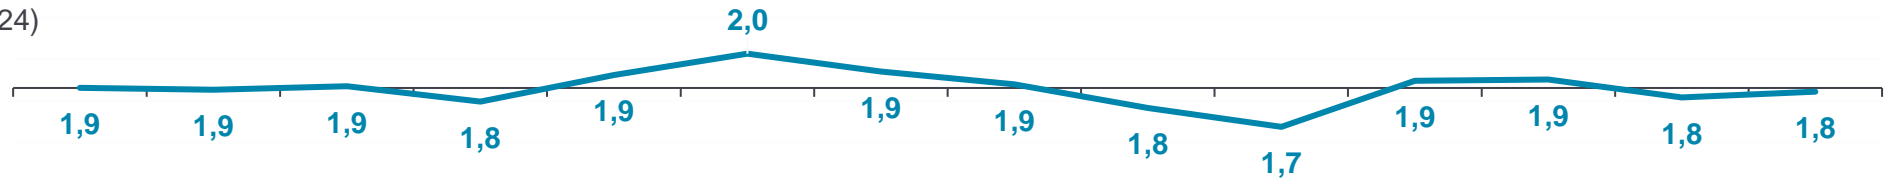

Average number of devices:

(12 months expiring Q2-2024)

All Flemish French Women Men 16-24 25-34 35-44 45-54 55-64 Higher income Medium income Lower income HH with children

Language Gender Age Household income Family